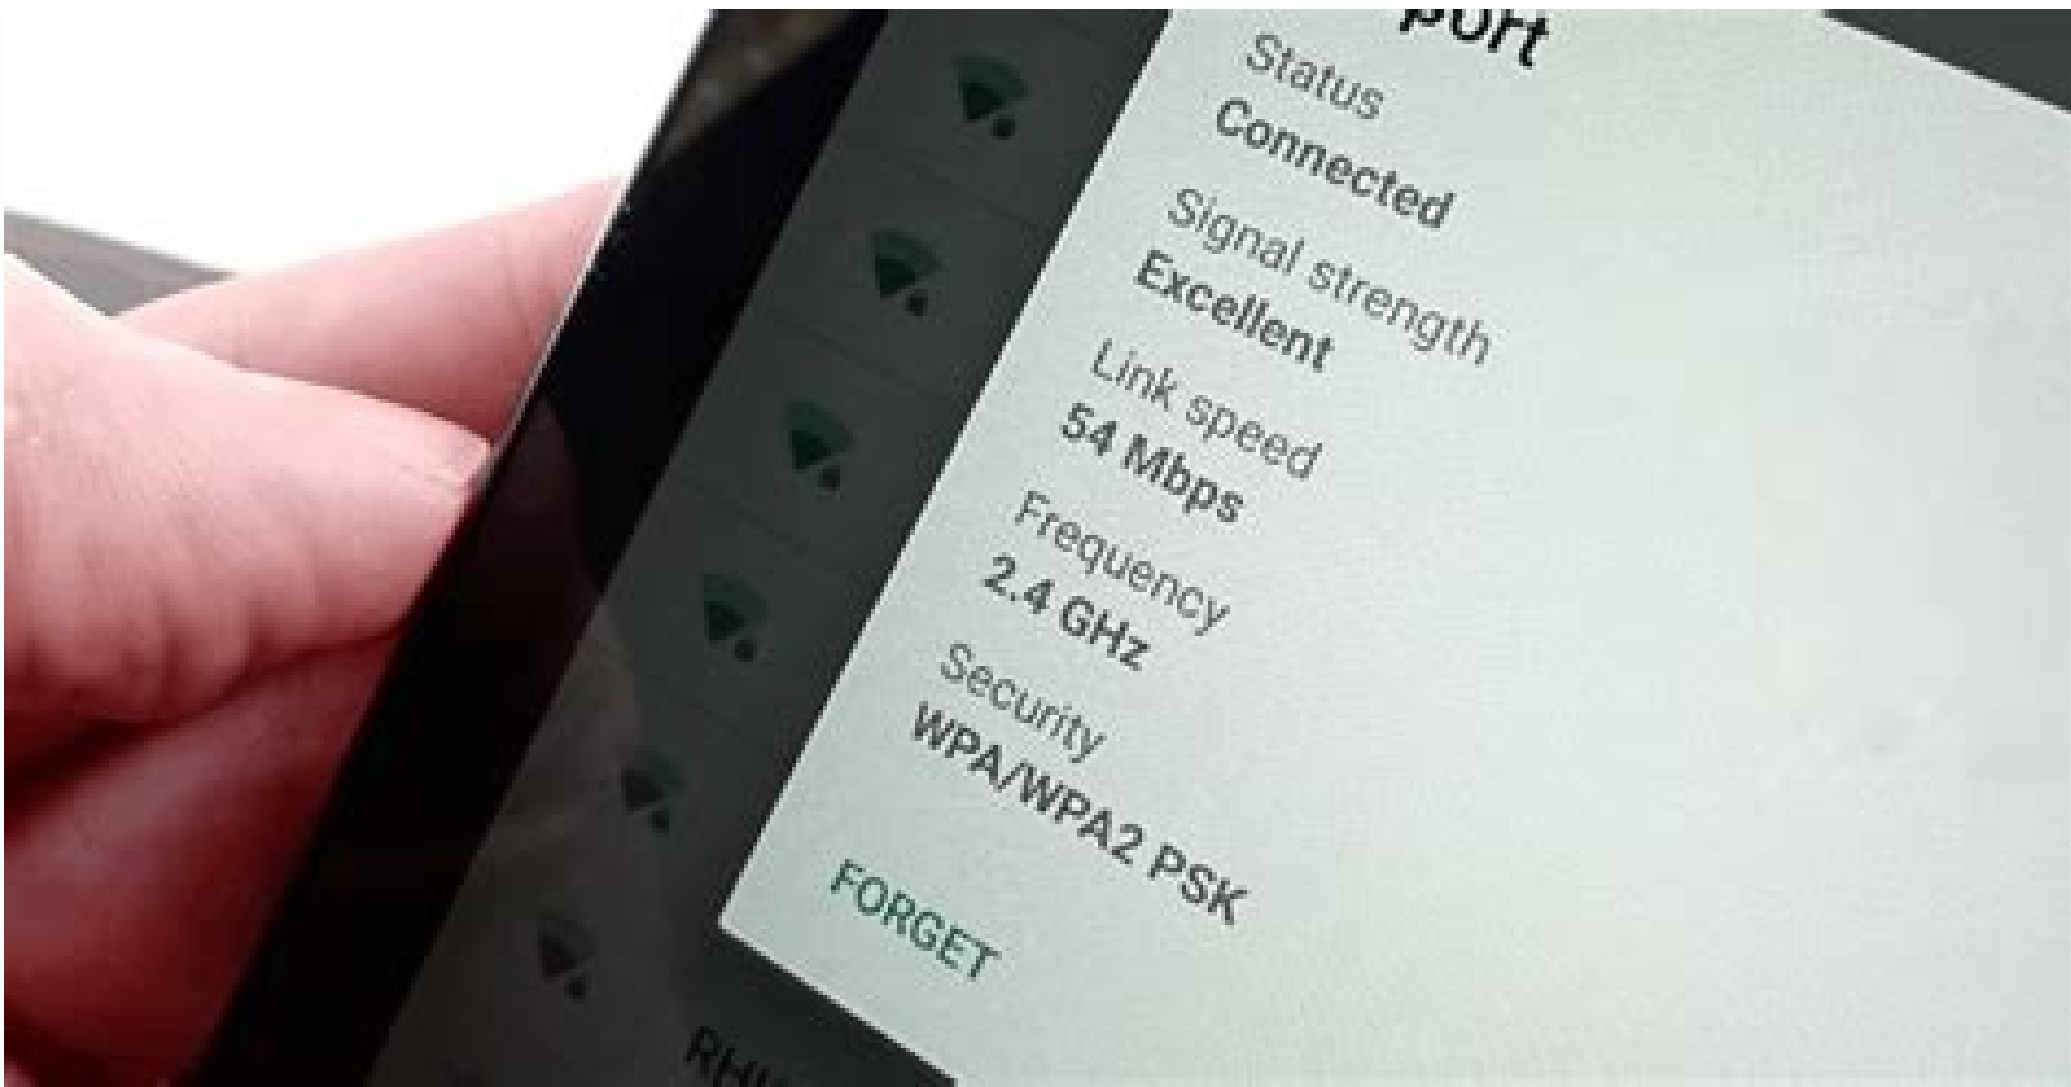

Android wifi authentication failure

Wifi authentication problem in mobile. How to fix android wifi authentication error.